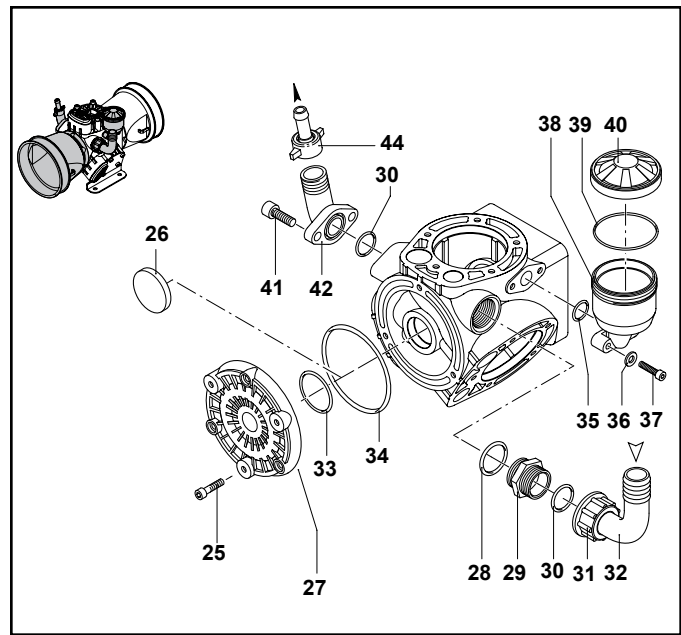

Models 9910-D303, D303GRGI, D403, & D403GRGI

**NOTE:** When ordering parts, give QUANTITY, PART NUMBER, DESCRIPTION, and COMPLETE MODEL NUMBER. Reference numbers are used ONLY to identify parts in the drawing and are NOT to be used as order numbers.

Ref. No.	Part Number	Description	Qty.
30 <sup>3</sup>	9910-550350	O-Ring	2
31	9910-550242	Ring Nut	1
32	9910-550370	Elbow (Hose Barb)	1
33 <sup>3</sup>	9910-390201	O-Ring	1
34 <sup>3</sup>	9910-1880130	O-Ring	1
35 <sup>3</sup>	9910-390180	O-Ring	1
36	9910-550331	Washer	2
37	9910-1200440	M6 X 30 Bolt	2
38	9910-1040310	Oil Sight Glass	1
39 <sup>3</sup>	9910-650920	O-Ring	1
40	9910-1040322	Black Oil Tank Cap	1
41	9910-540290	M8 X 25 Bolt	2
42	9910-450145	Flange	1
44	9910-110130	1/2" Fitting and Hose	1
48	9910-800860	M8 X 55 Bolt	12
49	9910-1880030	Head	3
50 <sup>2</sup>	9910-1889051	Complete Valve Assembly	6
51 <sup>2,3</sup>	9910-1140450	O-Ring	6
52	9910-1880010	Pump Body	1
53 <sup>3</sup>	9910-1260420	O-Ring	6
54	9910-280080	M8 X 60 Bolt	3
55	9910-1880040	Right Valve Cover	3
57 <sup>3</sup>	9910-740290	O-Ring	2
58	2406-0023	Drain Plug, oil	2
59	9910-1880080	Right Base	1
60	9910-1880090	Left Base	1
61	9910-620680	Key	1
62 <sup>3</sup>	9910-780050	O-Ring	6