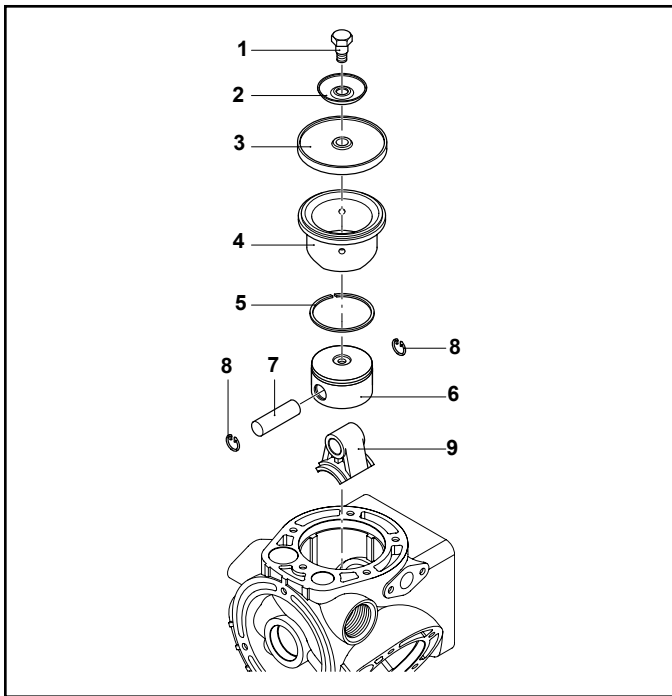

Models 9910-D303, D303GRGI, D403, & D403GRGI

**NOTE:** When ordering parts, give QUANTITY, PART NUMBER, DESCRIPTION, and COMPLETE MODEL NUMBER. Reference numbers are used ONLY to identify parts in the drawing and are NOT to be used as order numbers.

Ref. No.	Part Number	Description	Qty.
30 <sup>3</sup>	9910-550350	O-Ring	2
31	9910-550242	Ring Nut	1
32	9910-550370	Elbow (Hose Barb)	1
33 <sup>3</sup>	9910-390201	O-Ring	1
34 <sup>3</sup>	9910-1880130	O-Ring	1
35 <sup>3</sup>	9910-390180	O-Ring	1
36	9910-550331	Washer	2
37	9910-1200440	M6 X 30 Bolt	2
38	9910-1040310	Oil Sight Glass	1
39 <sup>3</sup>	9910-650920	O-Ring	1
40	9910-1040322	Black Oil Tank Cap	1
41	9910-540290	M8 X 25 Bolt	2
42	9910-450145	Flange	1
44	9910-110130	1/2" Fitting and Hose	1
48	9910-800860	M8 X 55 Bolt	12
49	9910-1880030	Head	3
50 <sup>2</sup>	9910-1889051	Complete Valve Assembly	6
51 <sup>2,3</sup>	9910-1140450	O-Ring	6
52	9910-1880010	Pump Body	1
53 <sup>3</sup>	9910-1260420	O-Ring	6
54	9910-280080	M8 X 60 Bolt	3
55	9910-1880040	Right Valve Cover	3
57 <sup>3</sup>	9910-740290	O-Ring	2
58	2406-0023	Drain Plug, oil	2
59	9910-1880080	Right Base	1
60	9910-1880090	Left Base	1
61	9910-620680	Key	1
62 <sup>3</sup>	9910-780050	O-Ring	6