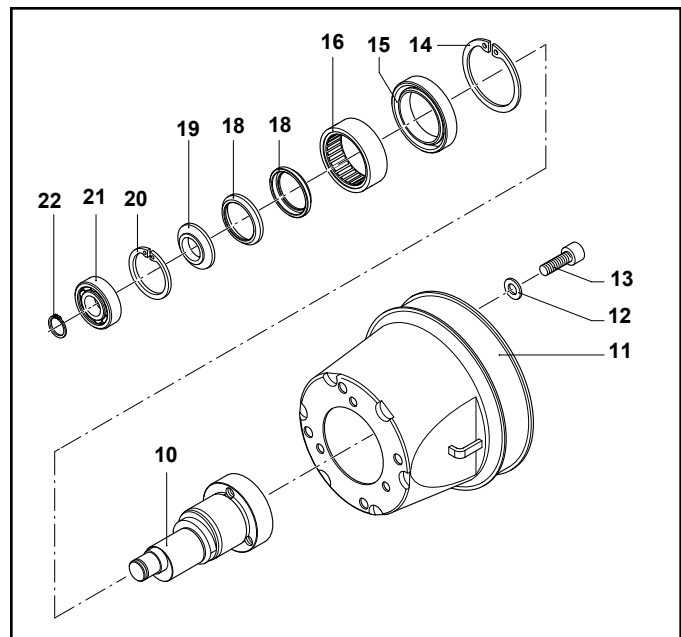

Models 9910-D303, D303GRGI, D403, & D403GRGI

**NOTE:** When ordering parts, give QUANTITY, PART NUMBER, DESCRIPTION, and COMPLETE MODEL NUMBER. Reference numbers are used ONLY to identify parts in the drawing and are NOT to be used as order numbers.

Ref. No.	Part Number	Description	Qty.
30 <sup>3</sup>	9910-550350	O-Ring	2
31	9910-550242	Ring Nut	1
32	9910-550370	Elbow (Hose Barb)	1
33 <sup>3</sup>	9910-390201	O-Ring	1
34 <sup>3</sup>	9910-1880130	O-Ring	1
35 <sup>3</sup>	9910-390180	O-Ring	1
36	9910-550331	Washer	2
37	9910-1200440	M6 X 30 Bolt	2
38	9910-1040310	Oil Sight Glass	1
39 <sup>3</sup>	9910-650920	O-Ring	1
40	9910-1040322	Black Oil Tank Cap	1
41	9910-540290	M8 X 25 Bolt	2
42	9910-450145	Flange	1
44	9910-110130	1/2" Fitting and Hose	1
48	9910-800860	M8 X 55 Bolt	12
49	9910-1880030	Head	3
50 <sup>2</sup>	9910-1889051	Complete Valve Assembly	6
51 <sup>2,3</sup>	9910-1140450	O-Ring	6
52	9910-1880010	Pump Body	1
53 <sup>3</sup>	9910-1260420	O-Ring	6
54	9910-280080	M8 X 60 Bolt	3
55	9910-1880040	Right Valve Cover	3
57 <sup>3</sup>	9910-740290	O-Ring	2
58	2406-0023	Drain Plug, oil	2
59	9910-1880080	Right Base	1
60	9910-1880090	Left Base	1
61	9910-620680	Key	1
62 <sup>3</sup>	9910-780050	O-Ring	6