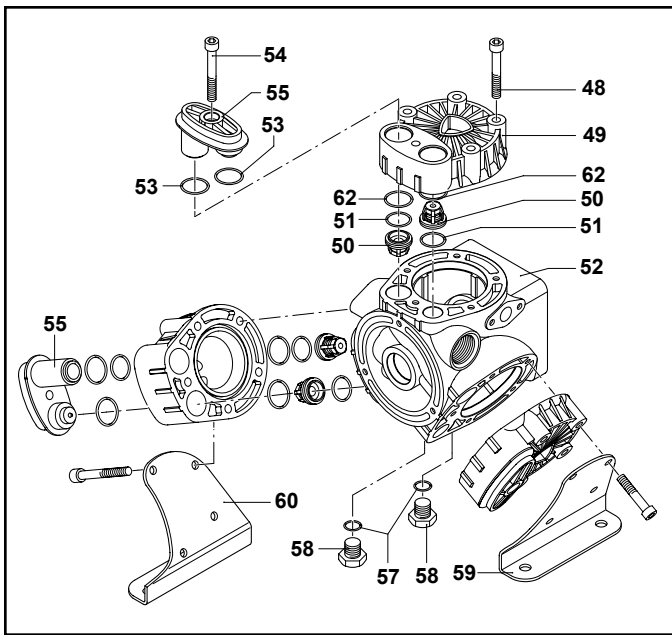

Models 9910-D303, D303GRGI, D403, & D403GRGI

**NOTE:** When ordering parts, give QUANTITY, PART NUMBER, DESCRIPTION, and COMPLETE MODEL NUMBER. Reference numbers are used ONLY to identify parts in the drawing and are NOT to be used as order numbers.

Ref. No.	Part Number	Description	Qty.
30 <sup>3</sup>	9910-550350	O-Ring	2
31	9910-550242	Ring Nut	1
32	9910-550370	Elbow (Hose Barb)	1
33 <sup>3</sup>	9910-390201	O-Ring	1
34 <sup>3</sup>	9910-1880130	O-Ring	1
35 <sup>3</sup>	9910-390180	O-Ring	1
36	9910-550331	Washer	2
37	9910-1200440	M6 X 30 Bolt	2
38	9910-1040310	Oil Sight Glass	1
39 <sup>3</sup>	9910-650920	O-Ring	1
40	9910-1040322	Black Oil Tank Cap	1
41	9910-540290	M8 X 25 Bolt	2
42	9910-450145	Flange	1
44	9910-110130	1/2" Fitting and Hose	1
48	9910-800860	M8 X 55 Bolt	12
49	9910-1880030	Head	3
50 <sup>2</sup>	9910-1889051	Complete Valve Assembly	6
51 <sup>2,3</sup>	9910-1140450	O-Ring	6
52	9910-1880010	Pump Body	1
53 <sup>3</sup>	9910-1260420	O-Ring	6
54	9910-280080	M8 X 60 Bolt	3
55	9910-1880040	Right Valve Cover	3
57 <sup>3</sup>	9910-740290	O-Ring	2
58	2406-0023	Drain Plug, oil	2
59	9910-1880080	Right Base	1
60	9910-1880090	Left Base	1
61	9910-620680	Key	1
62 <sup>3</sup>	9910-780050	O-Ring	6