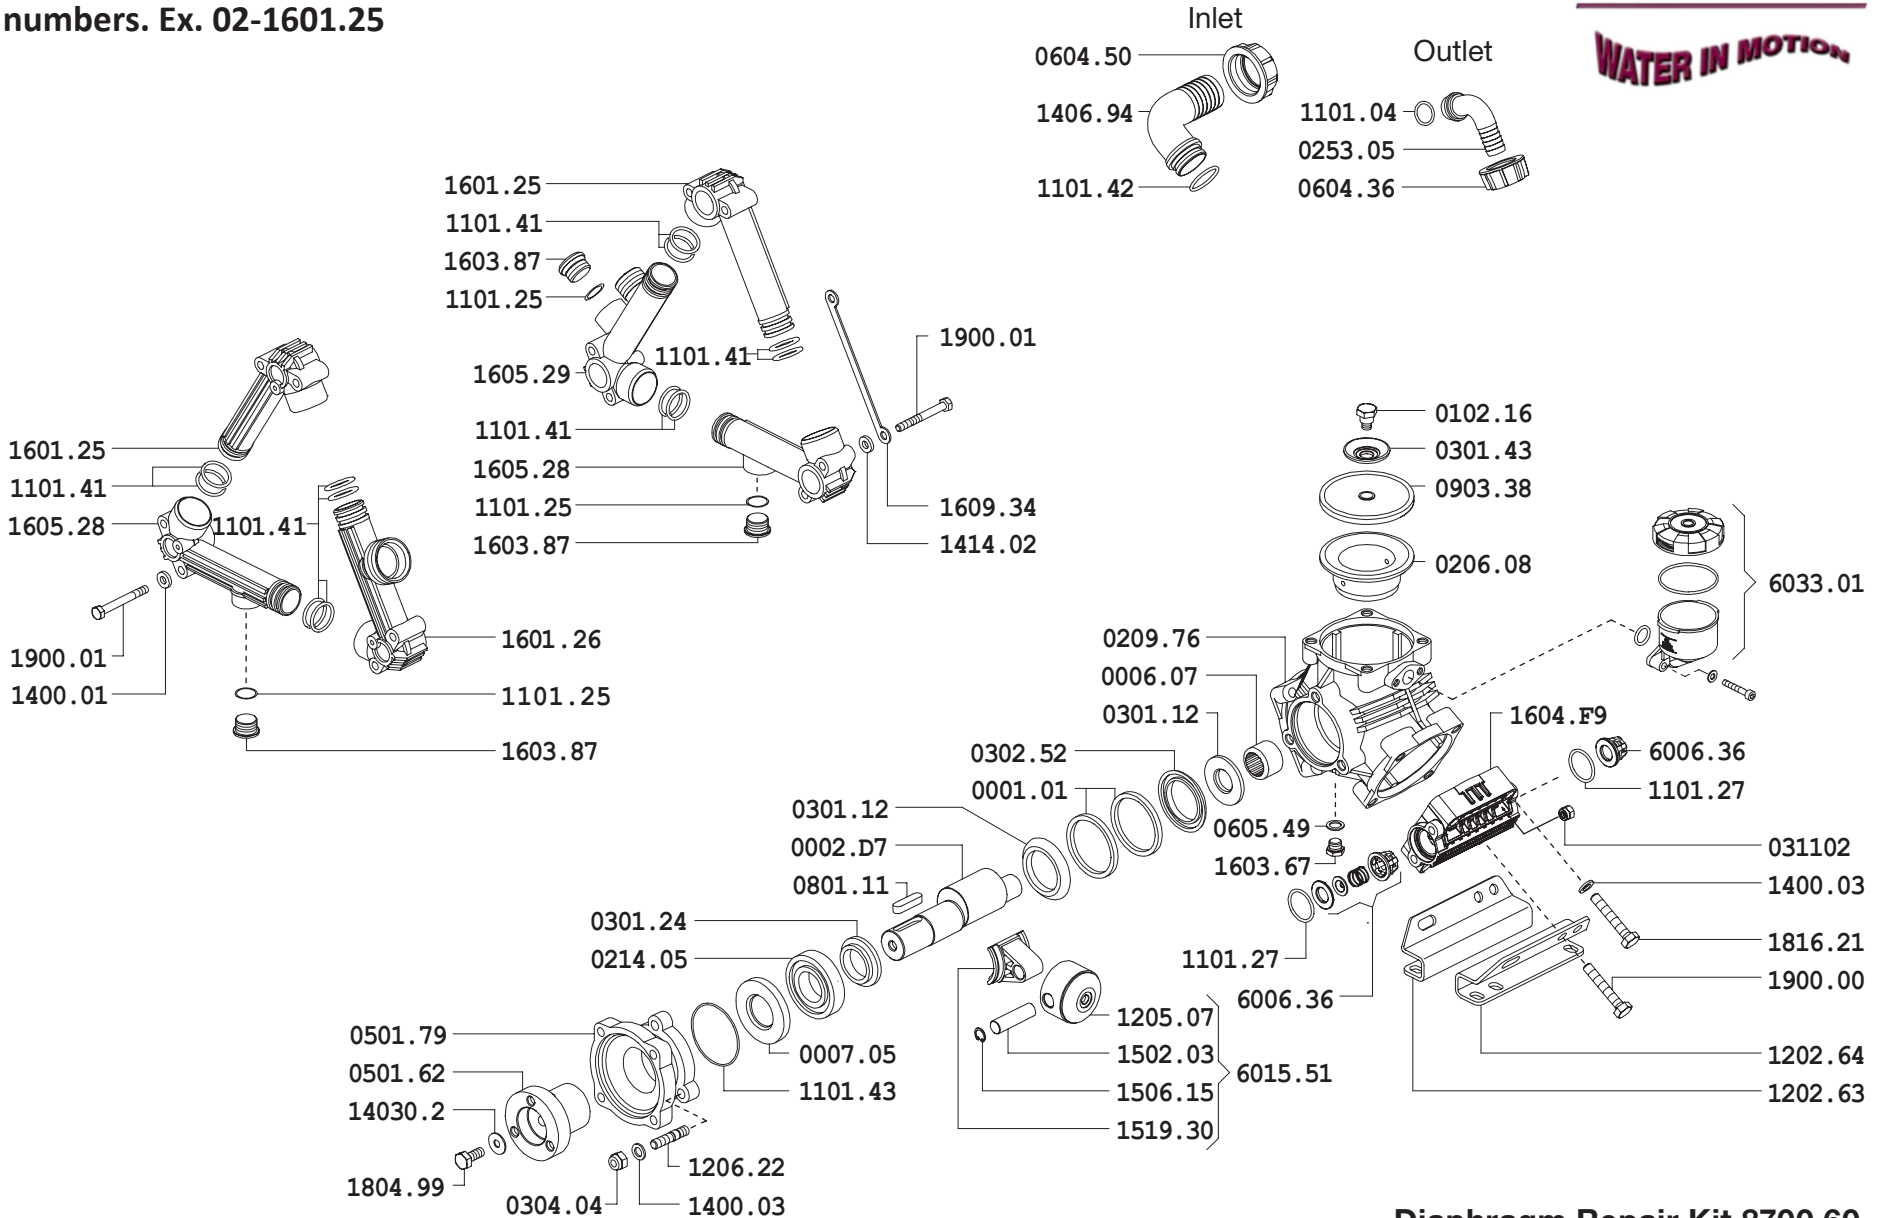

# ZETA 41P/GR-SL

Put 02- prefix in front of all part numbers. Ex. 02-1601.25

Diaphragm Repair Kit 8700.60